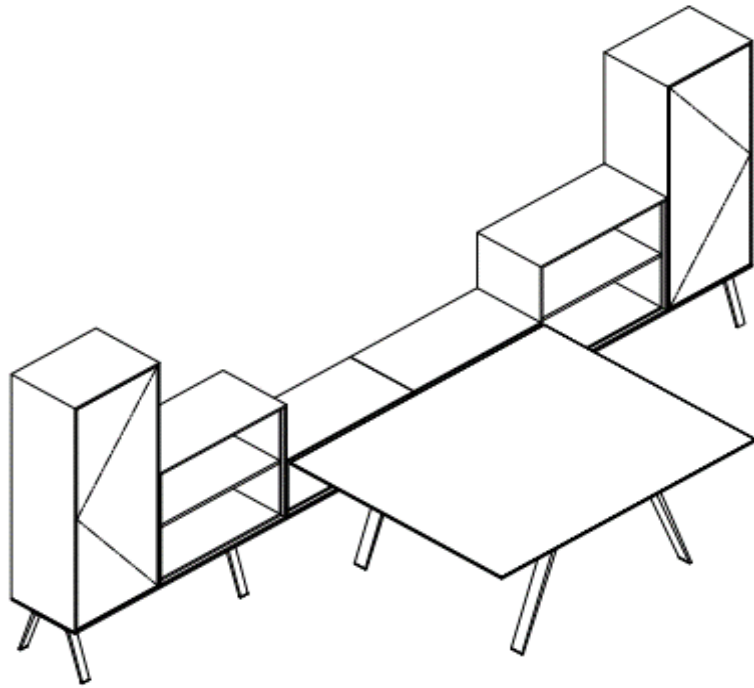

MODEL

GT-MP241858LBC
GT-MP241858RBC
GT-MP301829S
GT-MP301829S
GT-MP301815S
GT-MP301815S
GT-LP8418
GT-LP8418
GT-TD7260

**STANDARD VENEER
STANDARD METAL**

**GRADE I METAL
STANDARD VENEER**

**GRADE II METAL
STANDARD VENEER**